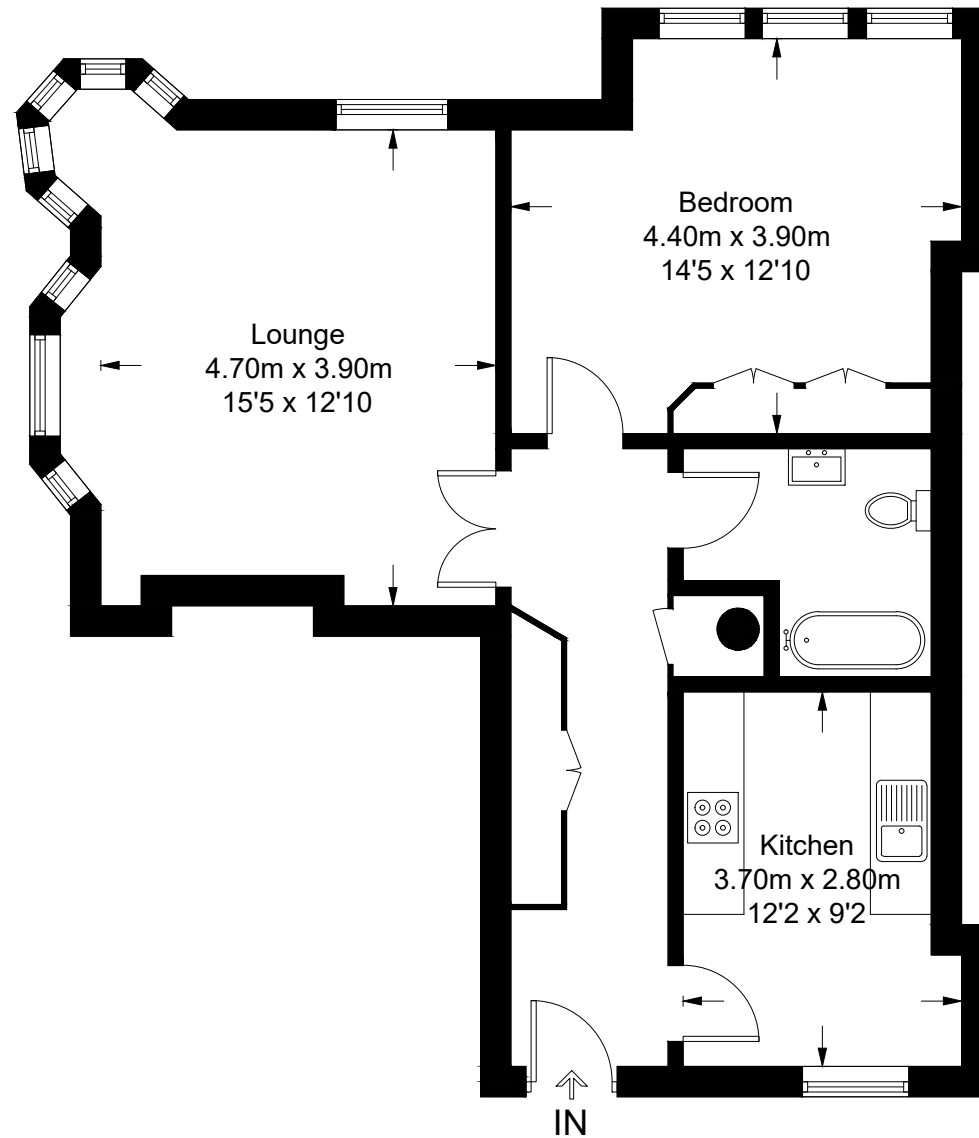

Newton Chambers

Approximate Gross Internal Area = 61.9 sq m / 666 sq ft

This plan is for layout guidance only. Not drawn to scale unless stated. Windows and door openings are approximate. Whilst every care is taken in the preparation of this plan, please check all dimensions, shapes and compass bearings before making any decisions reliant upon them.